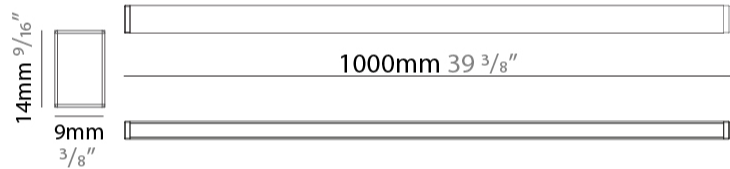

PROJECT
TYPE
SPECIFIER
QUANTITY
DATE

CORTO SURFACE

A1250003-

base number Color
Temperature

1. To build a product code in our configurator select the specify button on the base model # product page
2. To build a manual product code on this datasheet choose from the options listed below in blue font and add the suffix to the base model #

GENERAL

Series: Corto
Brand: Unonovesette
Division: Architectural
Mounting Type: Surface
Mounting Location: Under Steps
Subcategory: Profile

PHYSICAL

Shape: Rectangle
Length (mm): 1000
Length (in): 39 3/8"
Width (mm): 9
Width (in): 1/3
Height (mm): 14
Height (in): 5/9
Light Distribution: Direct
Weight (kg): 0.14
Weight (lbs): 0.30
Diffuser: Opal PMMA
Fixture Finish: ANA
Fixture Material: Extruded Aluminum
Cable Details: 450mm cable 2x0.5 mm2

ELECTRICAL

Lamp Type: LED
Input Wattage (W): 21-28
Total Output Wattage (W): 17.8
Dimming: Non-Dimming / Phase Dimming (120Vac only) / 0-10V Dimming
Driver Included: No
Driver Location: Remote
Driver Type: Constant Voltage - Universal
Driver Class: Class 2
Input Voltage (V): 120 - 277
Output Voltage (V): 24

LED

Color Temperature (°K): 2700 / 3000 / 4000
Max. Delivered Lumen (lm): 1440
CRI: >85 CRI
Lamp Life (hrs): 100000

OPTICAL

Optic°: 180
Beam Angle: Diffused
Adjustability: Fixed

RATINGS AND CERTIFICATIONS

Certified By: Certified for North American Standards
IP rating: IP40