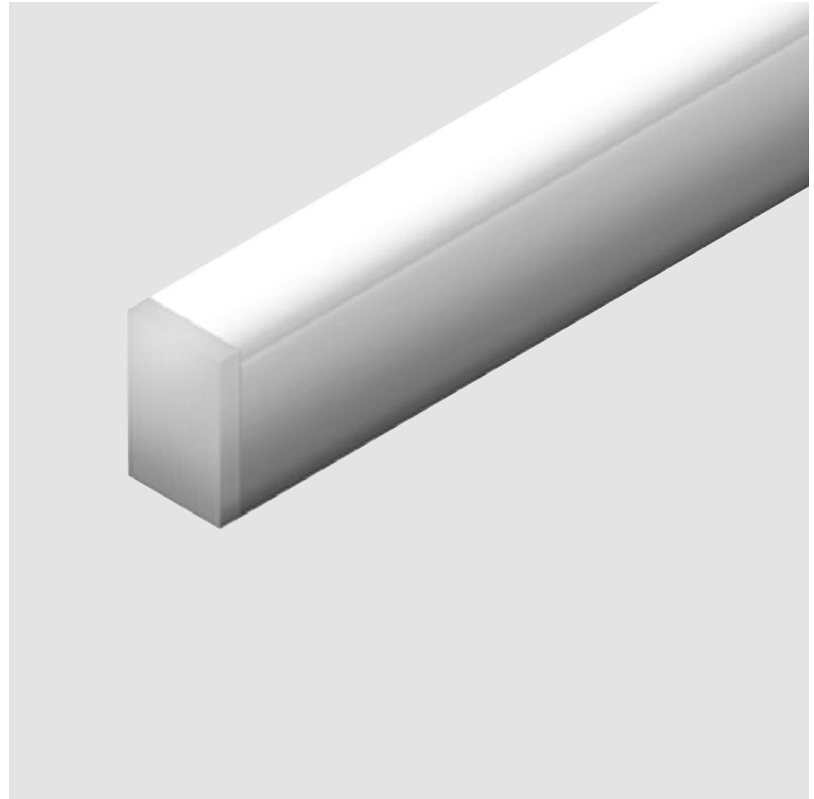

PROJECT
TYPE
SPECIFIER
QUANTITY
DATE

CORTO SURFACE

A1250003-

base number Color
Temperature

1. To build a product code in our configurator select the specify button on the base model # product page
2. To build a manual product code on this datasheet choose from the options listed below in blue font and add the suffix to the base model #

GENERAL

Series: Corto
Brand: Unonovesette
Division: Architectural
Mounting Type: Surface
Mounting Location: Under Steps
Subcategory: Profile

PHYSICAL

Shape: Rectangle
Length (mm): 1000
Length (in): 39 3/8"
Width (mm): 9
Width (in): 1/3
Height (mm): 14
Height (in): 5/9
Light Distribution: Direct
Weight (kg): 0.14
Weight (lbs): 0.30
Diffuser: Opal PMMA
Fixture Finish: ANA
Fixture Material: Extruded Aluminum
Cable Details: 450mm cable 2x0.5 mm2

ELECTRICAL

Lamp Type: LED
Input Wattage (W): 21-28
Total Output Wattage (W): 17.8
Dimming: Non-Dimming / Phase Dimming (120Vac only) / 0-10V Dimming
Driver Included: No
Driver Location: Remote
Driver Type: Constant Voltage - Universal
Driver Class: Class 2
Input Voltage (V): 120 - 277
Output Voltage (V): 24

LED

Color Temperature (°K): 2700 / 3000 / 4000
Max. Delivered Lumen (lm): 1440
CRI: >85 CRI
Lamp Life (hrs): 100000

OPTICAL

Optic°: 180
Beam Angle: Diffused
Adjustability: Fixed

RATINGS AND CERTIFICATIONS

Certified By: Certified for North American Standards
IP rating: IP40