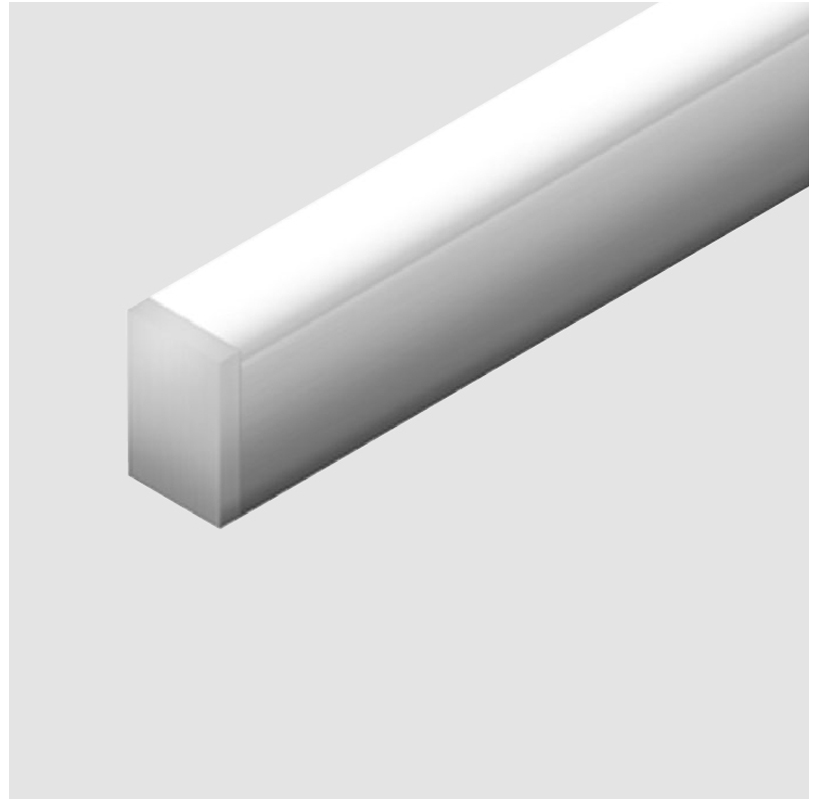

PROJECT
TYPE
SPECIFIER
QUANTITY
DATE

CORTO SURFACE

A1250002-

base number Color
Temperature

1. To build a product code in our configurator select the specify button on the base model # product page
2. To build a manual product code on this datasheet choose from the options listed below in blue font and add the suffix to the base model #

GENERAL

Series: Corto
Brand: Unonovesette
Division: Architectural
Mounting Type: Surface
Mounting Location: Under Steps
Subcategory: Profile

PHYSICAL

Shape: Rectangle
Length (mm): 500
Length (in): 19 ⁷/₃₂
Width (mm): 9
Width (in): 1/3
Height (mm): 14
Height (in): 5/9
Light Distribution: Direct
Weight (kg): 0.07
Weight (lbs): 0.15
Diffuser: Opal PMMA
Fixture Finish: ANA
Fixture Material: Extruded Aluminum
Cable Details: 450mm cable 2x0.5 mm2

ELECTRICAL

Lamp Type: LED
Input Wattage (W): 10.5-14
Total Output Wattage (W): 8.9
Dimming: Non-Dimming / Phase Dimming (120Vac only) / 0-10V Dimming
Driver Included: No
Driver Location: Remote
Driver Type: Constant Voltage - Universal
Driver Class: Class 2
Input Voltage (V): 120 - 277
Output Voltage (V): 24

LED

Color Temperature (°K): 2700 / 3000 / 4000
Max. Delivered Lumen (lm): 720
CRI: >85 CRI
Lamp Life (hrs): 100000

OPTICAL

Optic°: 180
Beam Angle: Diffused
Adjustability: Fixed

RATINGS AND CERTIFICATIONS

Certified By: Certified for North American Standards
IP rating: IP40