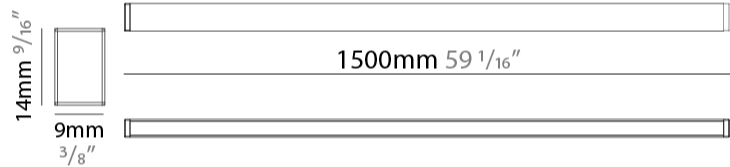

GENERAL

Series: Corto _____
Brand: Unonovesette _____
Division: Architectural _____
Mounting Type: Surface _____
Mounting Location: Under Steps _____
Subcategory: Profile _____

PHYSICAL

Shape: Rectangle _____
Length (mm): 1500 _____
Length (in): 59 _____
Width (mm): 9 _____
Width (in): 1/3 _____
Height (mm): 14 _____
Height (in): 5/9 _____
Light Distribution: Direct _____
Weight (kg): 0.21 _____
Weight (lbs): 0.46 _____
Diffuser: Opal PMMA _____
Fixture Finish: ANA _____
Fixture Material: Extruded Aluminum _____
Cable Details: 450mm cable 2x0.5 mm2 _____

ELECTRICAL

Lamp Type: LED _____
Input Wattage (W): 31.5-42 _____
Total Output Wattage (W): 27 _____
Dimming: Non-Dimming / Phase Dimming (120Vac only) / 0-10V Dimming _____
Driver Included: No _____
Driver Location: Remote _____
Driver Type: Constant Voltage - Universal _____
Driver Class: Class 2 _____
Input Voltage (V): 120 - 277 _____
Output Voltage (V): 24 _____

LED

Color Temperature (°K): 2700 / 3000 / 4000 _____
Max. Delivered Lumen (lm): 2160 _____
CRI: >85 CRI _____
Lamp Life (hrs): 100000 _____

OPTICAL

Optic°: 180 _____
Beam Angle: Diffused _____
Adjustability: Fixed _____

RATINGS AND CERTIFICATIONS

Certified By: Certified for North American Standards _____
IP rating: IP40 _____