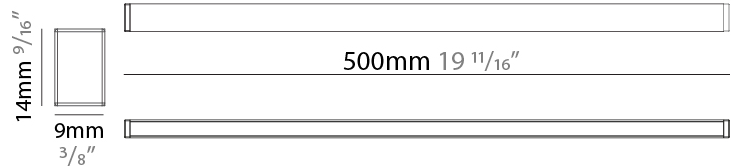

PROJECT
TYPE
SPECIFIER
QUANTITY
DATE

CORTO SURFACE

A1250002-

base number Color
Temperature

1. To build a product code in our configurator select the specify button on the base model # product page
2. To build a manual product code on this datasheet choose from the options listed below in blue font and add the suffix to the base model #

GENERAL

Series: Corto
Brand: Unonovesette
Division: Architectural
Mounting Type: Surface
Mounting Location: Under Steps
Subcategory: Profile

PHYSICAL

Shape: Rectangle
Length (mm): 500
Length (in): 19 ⁷/₃₂
Width (mm): 9
Width (in): 1/3
Height (mm): 14
Height (in): 5/9
Light Distribution: Direct
Weight (kg): 0.07
Weight (lbs): 0.15
Diffuser: Opal PMMA
Fixture Finish: ANA
Fixture Material: Extruded Aluminum
Cable Details: 450mm cable 2x0.5 mm2

ELECTRICAL

Lamp Type: LED
Input Wattage (W): 10.5-14
Total Output Wattage (W): 8.9
Dimming: Non-Dimming / Phase Dimming (120Vac only) / 0-10V Dimming
Driver Included: No
Driver Location: Remote
Driver Type: Constant Voltage - Universal
Driver Class: Class 2
Input Voltage (V): 120 - 277
Output Voltage (V): 24

LED

Color Temperature (°K): 2700 / 3000 / 4000
Max. Delivered Lumen (lm): 720
CRI: >85 CRI
Lamp Life (hrs): 100000

OPTICAL

Optic°: 180
Beam Angle: Diffused
Adjustability: Fixed

RATINGS AND CERTIFICATIONS

Certified By: Certified for North American Standards
IP rating: IP40